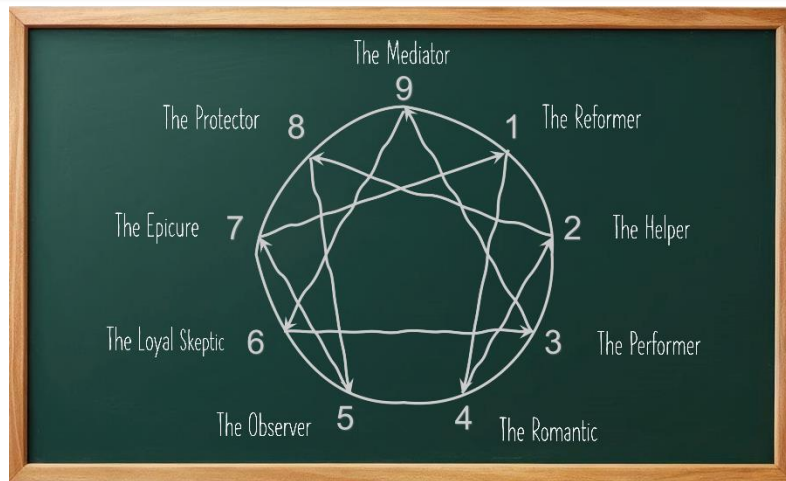

# The Enneagram

## in the Ministry of Spiritual Direction

### (for Trained Spiritual Directors)

Tuesdays: May 21 and 28, 2024

5:30- 8:30pm

Virtual Presentation

The Enneagram is a powerful tool for people who are ready to strengthen their self-awareness, creativity, empathy, flexibility, and impact. This dynamic system of nine personality types can help us better understand our own personalities and the personalities of others. It is an invaluable guide in one's journey toward self-awareness and self-development. This workshop will explore the Basics of the Enneagram and how it can be a resource in the ministry of spiritual direction.